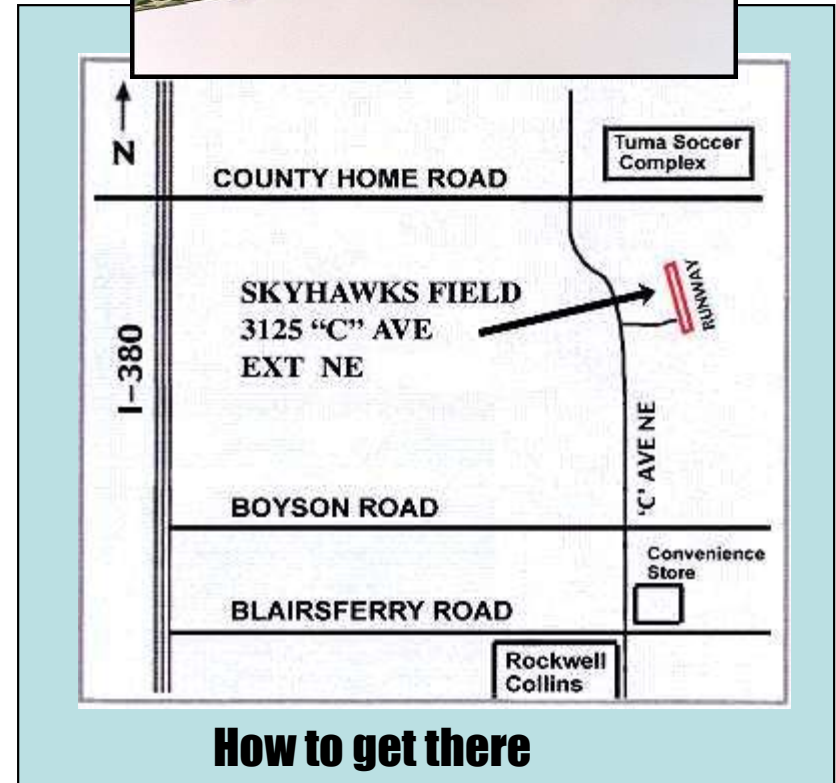

CR SKYHAWKS

2018

WARBIRDS OVER IOWA

Saturday, July 21 (Bad Weather Date July 22)

9:00 AM to 4:00 PM

At the Cedar Rapids Skyhawk's R/C Airfield 500' x 70' hard-surface runway

On-site refreshments, great fellowship and lots of flying.

No Park Flyer type aircraft (under 2lb)

Times may be reserved for demonstration flights of special aircraft.

For more information contact: Todd Davis, CD, at 319-361-2513

Details

- Food and refreshments will be available on site. 500' x 70' Petromat runway with adjacent grass runway.
- Grass pit area. Designated area for engine testing. Gas station, convenience store, motels and shopping are just minutes away. There are city and county parks in the area with campgrounds, fishing, hiking, swimming and bike trails to keep the family entertained.
- All applicable AMA, FCC and Skyhawks regulations governing the pilot, his aircraft, and equipment will be enforced. Pilots must show a valid AMA card when they check in at the flying site.
- Consideration for the safety of spectators, flight line personnel, and other flyers is of the utmost importance.
- Each pilot will be required to have a spotter with them at all times while on the flight line.
- All transmitters and receivers must meet narrow-band standards.
- Maximum aircraft weight with fuel: 55 lbs. unless appropriate LMA documentation is provided at registration.

Cedar Rapids Skyhawks
Todd Davis, CD
535 Evergreen Ln
Robins, IA 52328
319-361-2513

Directions to site:

The airfield is located north of Cedar Rapids. Take Interstate 380 or Highway 13 (for those approaching from the East) to the County Home Road Exit or Intersection. Take County Home Road to C Avenue Ext (**yellow** blinking light) and turn South. Continue 1/4 mile south to entrance at 3125 C Avenue Ext, Marion Ia. 52302 (42.089, -91.646)