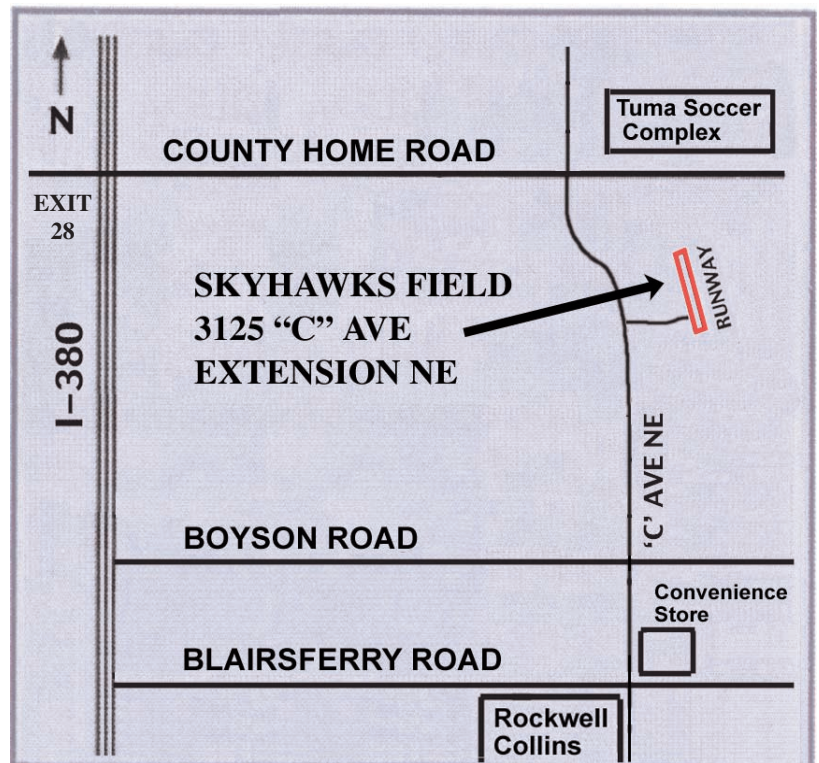

**For more information contact: Wendell Maakestad, CD, at 319-366-2650
(Details on Back)**

Food and refreshments will be available on site. 500' x 70' Petromat runway with adjacent grass runway. Grass pit area. Designated area for engine testing. Gas station, convenience store, motels and shopping are just minutes away. There are city and county parks in the area with campgrounds, fishing, hiking, swimming and bike trails to keep the family entertained.

Cedar Rapids Skyhawks
Wendell Maakestad, CD
3221 Shasta Court NE
Cedar Rapids, IA 52402
319-366-2650

Directions to site:

The airfield is located north of Cedar Rapids. Take Interstate 380 or Highway 13 (for those approaching from the East) to the County Home Road Exit or Intersection. Take County Home Road to C Avenue Extension (yellow blinking light) and turn South. Continue 1/4 mile south to entrance at 3125 C Avenue Extension.