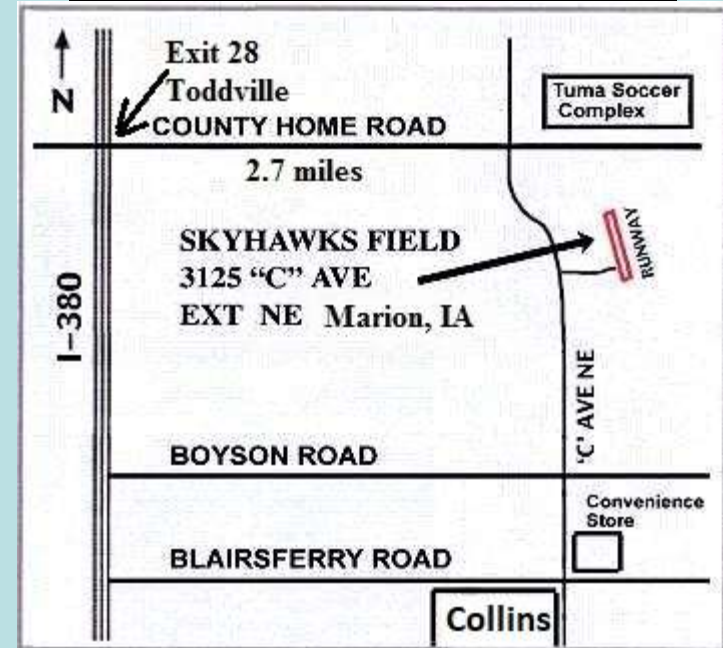

CR SKYHAWKS

2019

WARBIRDS OVER IOWA

Saturday, July 20 (Bad Weather Date July 21)

9:00 AM to 4:00 PM

At the Cedar Rapids Skyhawk's R/C Airfield 500' x 70' hard-surface runway

On-site refreshments, great fellowship and lots of flying.

How to get there

Cedar Rapids Skyhawks
Todd Davis, CD
535 Evergreen Ln
Robins, IA 52328
319-361-2513

Directions to site:

The airfield is located north of Cedar Rapids. Take Interstate 380 or Highway 13 (for those approaching from the East) to the County Home Road Exit or Intersection. Take County Home Road to C Avenue Ext (**yellow** blinking light) and turn South. Continue 1/4 mile south to entrance at 3125 C Avenue Ext, Marion Ia. 52302 (42.089, -91.646)